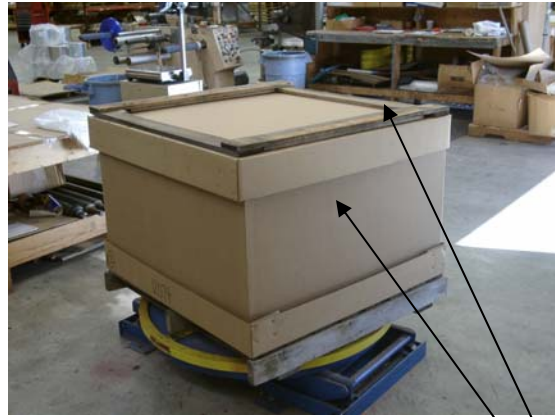

PPS Packing Specifications

40" x 40" or 48" x 40" Hardwood Pallet
Plastic interlocking core plugs (3" core)

100# test, die-cut divider sheets

100# test, 5" deep Corrugated Tray/Lid

100# test corrugated band for Exports
40" x 40" Hardwood Picture Frame Top

80 Gauge Stretch wrap

Four (4) way 1/2" vinyl strapping, minimum